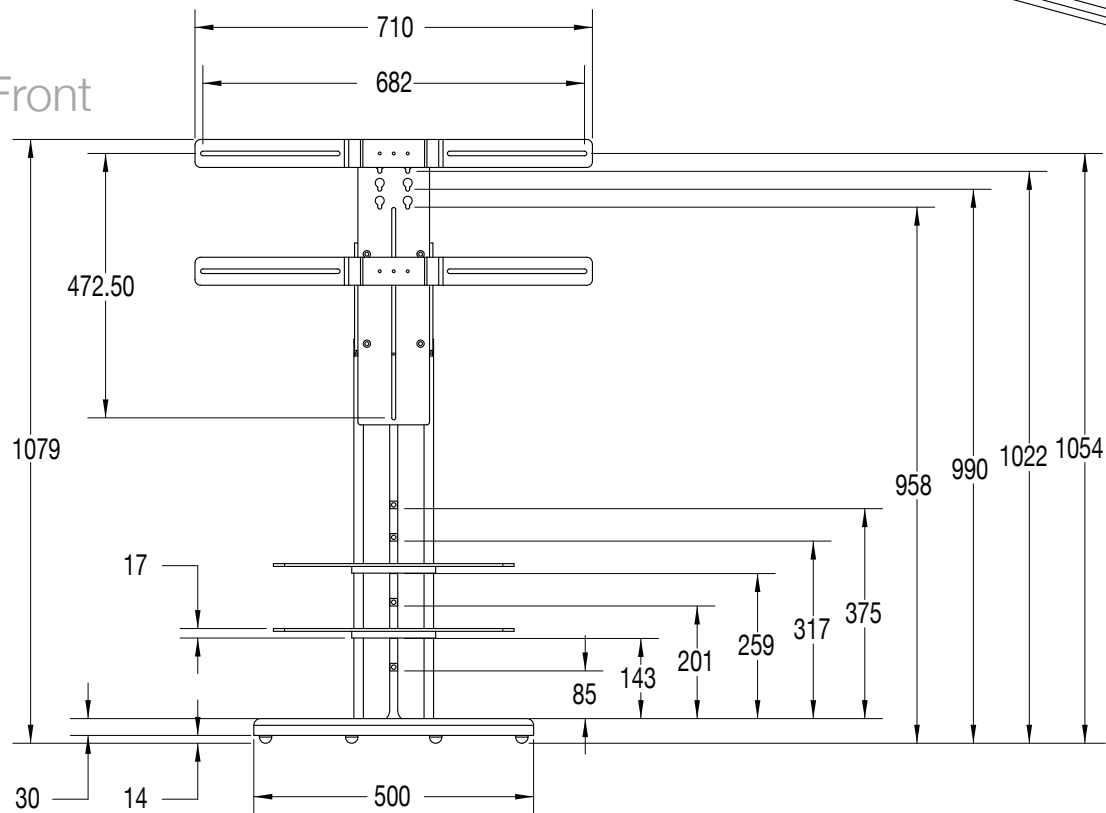

# Origin S2 & S4 Dimensions

For televisions from 32" upto 52" with fixing centres 10cm to 68.2cm wide

Top

Overall base and shelf dimensions are the same for the S2 & S4 range

Front

Side