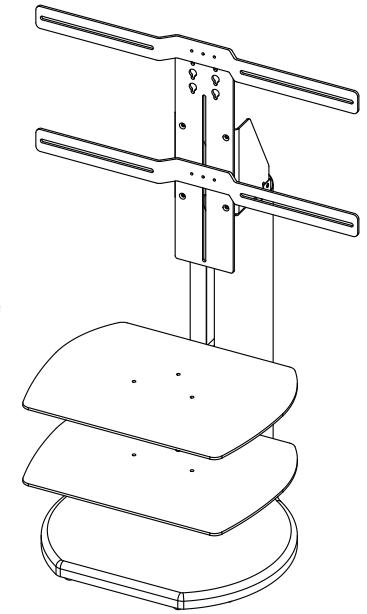

# Origin S2 & S4 Dimensions

For televisions from 32" upto 52" with fixing centres 10cm to 68.2cm wide

Top

Overall base and shelf dimensions are the same for the S2 & S4 range

Front

Side