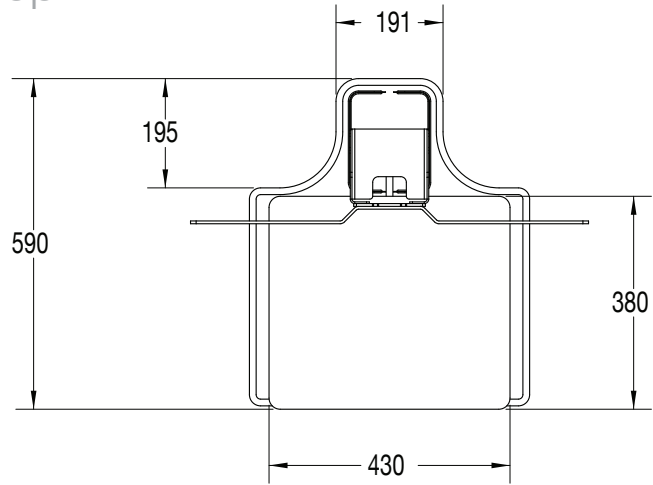

# Origin S2 & S4 Dimensions

For televisions from 32" upto 52" with fixing centres 10cm to 68.2cm wide

Top

Overall base and shelf dimensions are the same for the S2 & S4 range

Front

Side