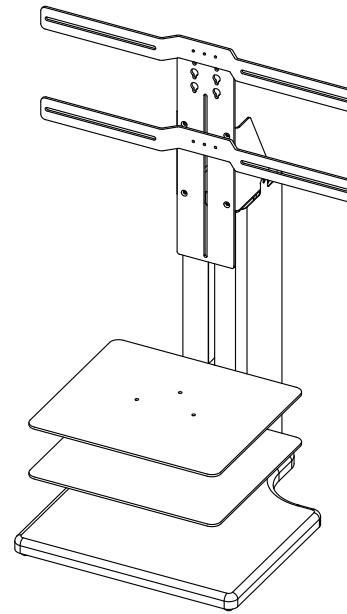

# Origin S2 & S4 Dimensions

For televisions from 32" upto 52" with fixing centres 10cm to 68.2cm wide

Top

Overall base and shelf dimensions are the same for the S2 & S4 range

Front

Side