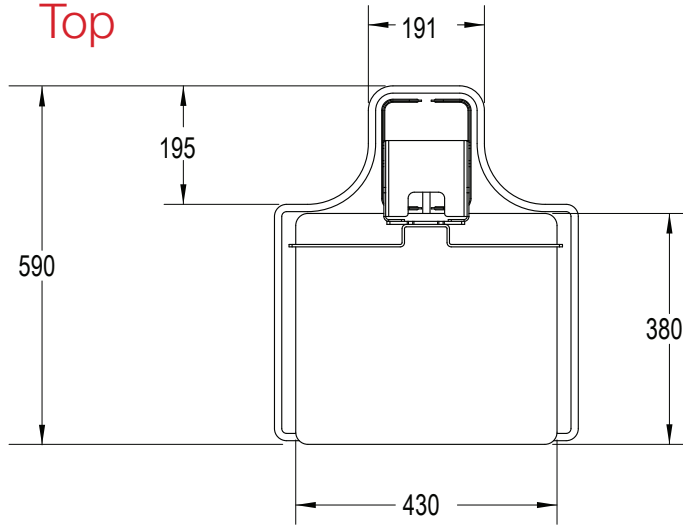

Origin S1 & S3 Dimensions

For televisions up to 32" with fixing centres 10cm to 42cm wide

Top

Overall base dimensions are the same for the S1 & S3 range

Front

Side