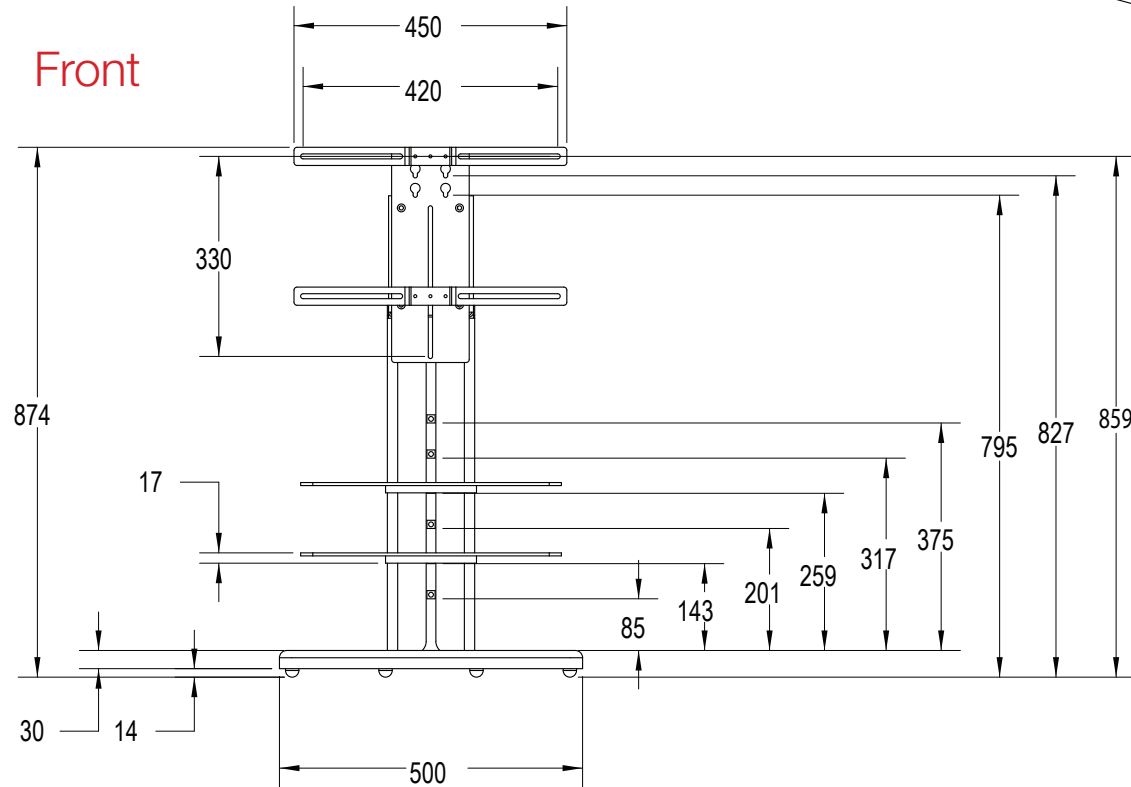

Origin S1 & S3 Dimensions

For televisions up to 32" with fixing centres 10cm to 42cm wide

Top

Overall base dimensions are the same for the S1 & S3 range

Front

Side