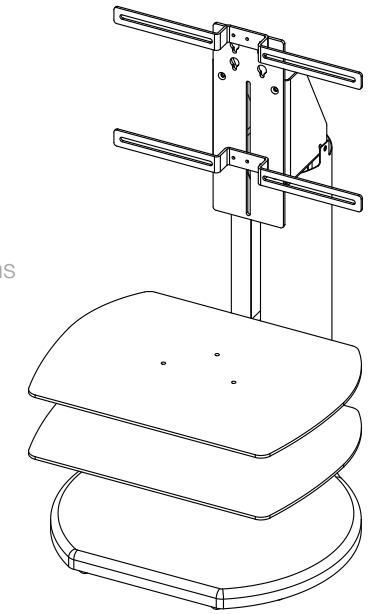

Origin S1 & S3 Dimensions

For televisions up to 32" with fixing centres 10cm to 42cm wide

Top

Overall base dimensions are the same for the S1 & S3 range

Front

Side